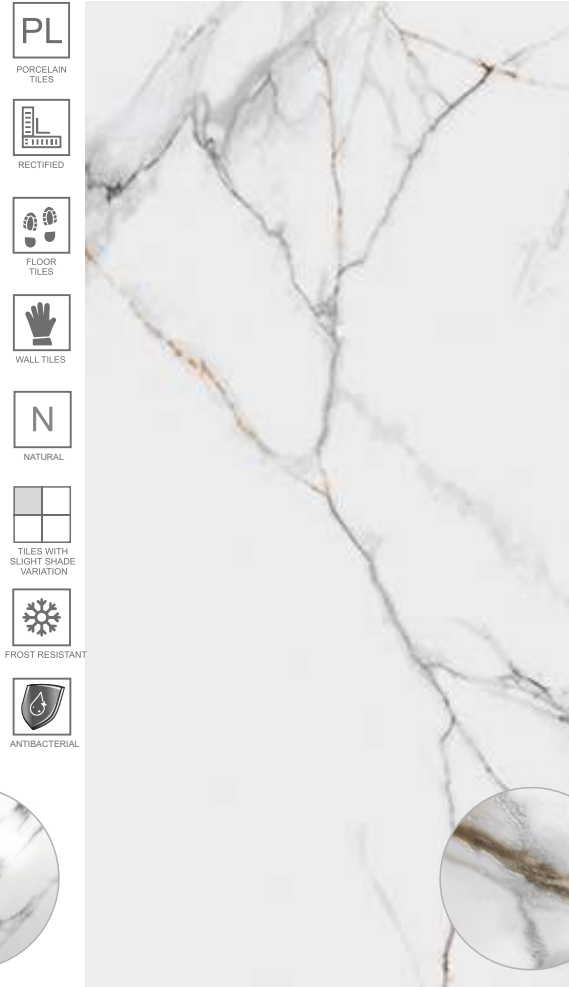

Porcelain tile / **Керамогранит**

CALACATTA MACCHIA VECCHIA LEVIGATO
75 x 150

- PORCELAIN TILES
- RECTIFIED
- FLOOR TILES
- WALL TILES
- SHINY
- TILES WITH SLIGHT SHADE VARIATION
- FROST RESISTANT
- ANTIBACTERIAL