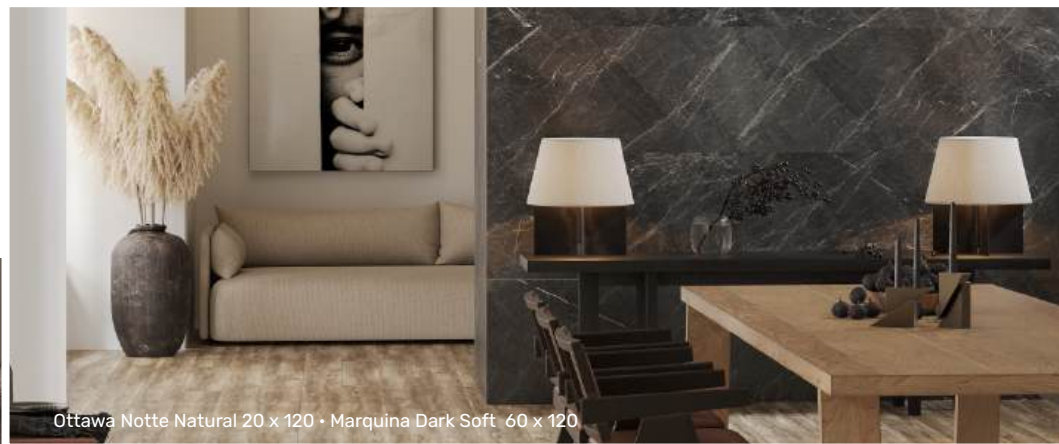

Show the gallery
Смотреть
галерею

Ottawa Notte Natural 20 x 120 • Marquina Dark Soft 60 x 120