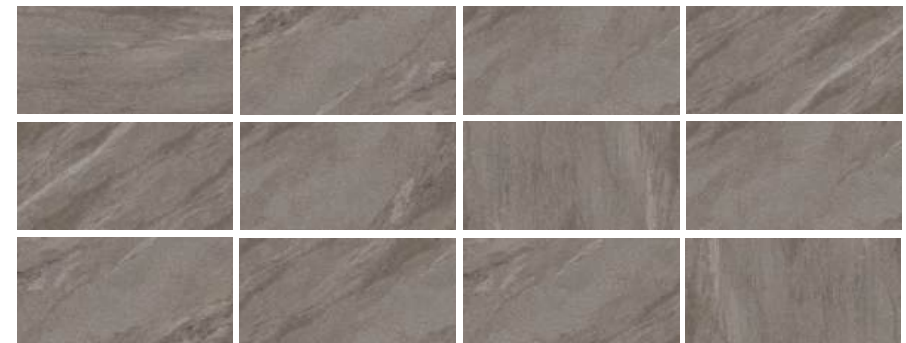

R11

ANTI-SLIP

TILES WITH
MODERATE SHADE
VARIATION

FROST RESISTANT

ANTIBACTERIAL

YARD MOKA ANTI-SLIP
60 X 120

Yard Moka Anti-slip 60 cm x 120 cm • Yard Grey Anti-slip 60 cm x 120 cm

Different patterns / **Различные изображения**