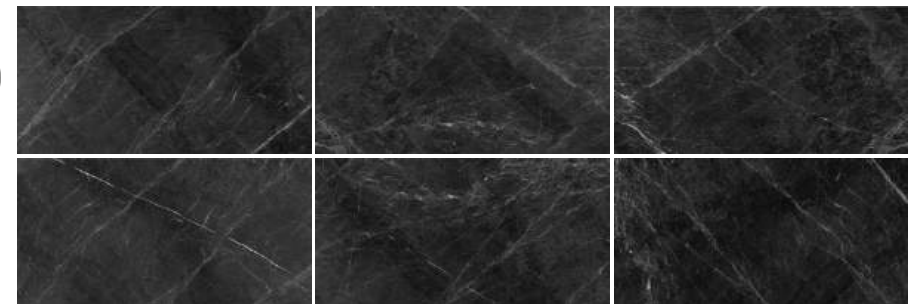

Different patterns / **Различные изображения**

Size	Collection	Pz/Box	m²/Box	Kg/Box	Box/Pal	m²/Pal	Kg/Pal
600 x 1200	Marquina Dark	2	1,44	32	60	86,4	1920