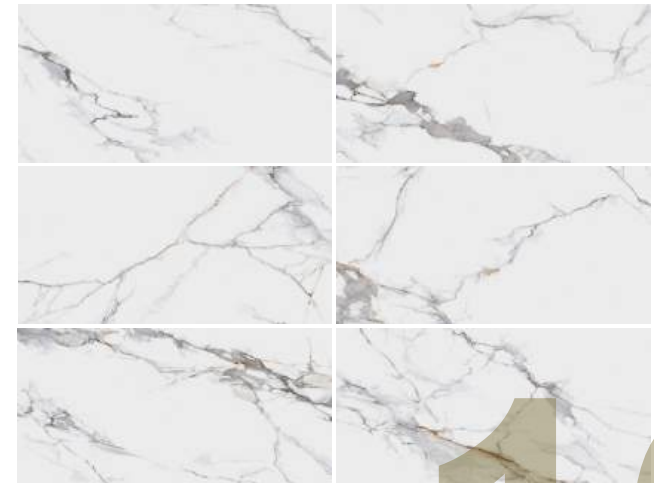

Different patterns / Различные изображения

Size	Collection	Pz/Box	m²/Box	Kg/Box	Box/Pal	m²/P	Kg/Pal	Pal
750 x 1500	Calacatta Macchia Vecchia	2	2,25	52	44/15	99/33,75	1920	2288/780