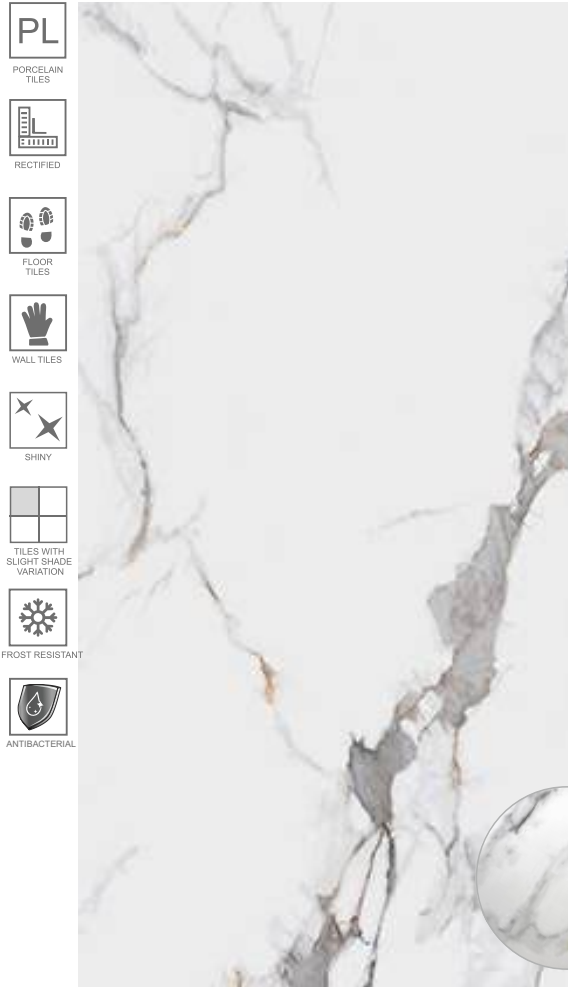

Porcelain tile / **Керамогранит**

CALACATTA MACCHIA VECCHIA LEVIGATO
75 x 150

- PORCELAIN TILES
- RECTIFIED
- FLOOR TILES
- WALL TILES
- SHINY
- TILES WITH SLIGHT SHADE VARIATION
- FROST RESISTANT
- ANTIBACTERIAL