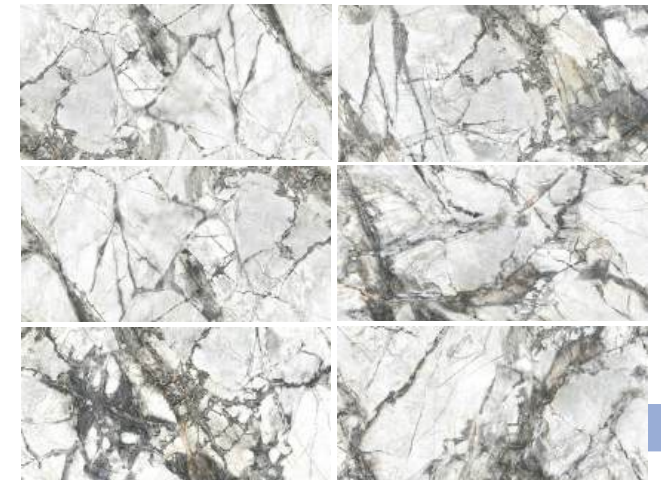

Size	Collection	Pz/Box	m²/Box	Kg/Box	Box/Pal	m²/Pal	Kg/Pal
750 x 1500	Invisible Solid	2	2,25	52	44/15	99/33,75	2288/780