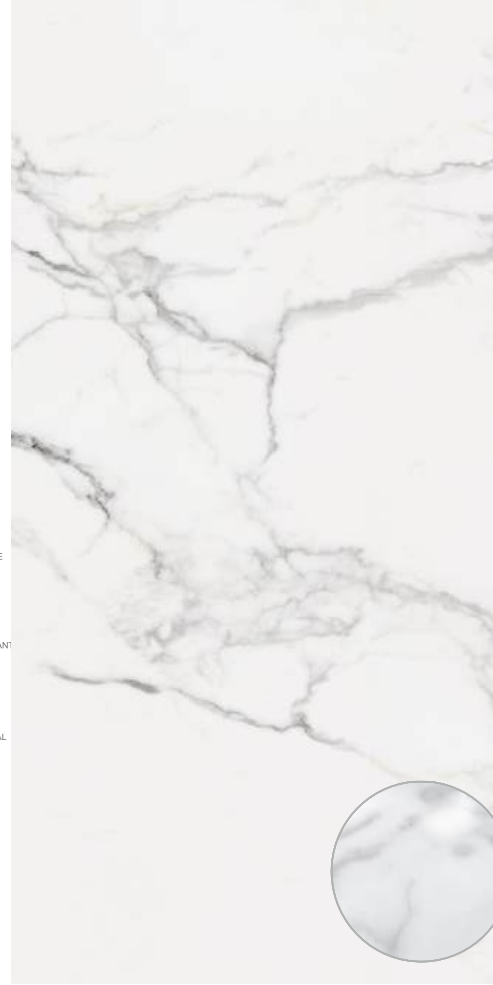

FLOOR
TILES

WALL TILES

SHINY

TILES WITH
SLIGHT SHADE
VARIATION

FROST RESISTANT

ANTIBACTERIAL

TORINO LEVIGATO
75 x 150

Torino Silk Natural 75 x 150 - Regina Silk Natural 75 x 150