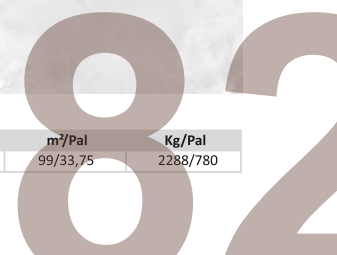

Size	Collection	Pz/Box	m ² /Box	Kg/Box	Box/Pal	m ² /Pal	Kg/Pal
750 x 1500	Spirit	2	2,25	52	44/15	99/33,75	2288/780

TORINO

Brightness, motion, individuality...

Italian Carrara marble, mined since ancient Rome, has always been a favorite of sculptors and architects. Its pronounced pearl pattern, on a noble white background, displaying complex shades and color gradations, creates a sense of movement and gives the surface of the stone an undeniable individuality. Dogma, with a pedantic attention to details, breathes new life into such beautiful and delicate material. Torino collection is created by carefully selecting the most valuable marble samples reproduced with maximum digital accuracy in porcelain tiles. The unpredictability of the pattern always comes from natural sample and is calibrated by Dogma experts. The product is presented in two surfaces: Levigato - a perfectly smooth mirror surface and characteristic depth of color Silk Natural surface with the light polishing of relief tiles has a soft shine, retaining the texture of the source material. Silk Natural fully reproduces tactile and aesthetic sensations, reflects the charm of natural stone.