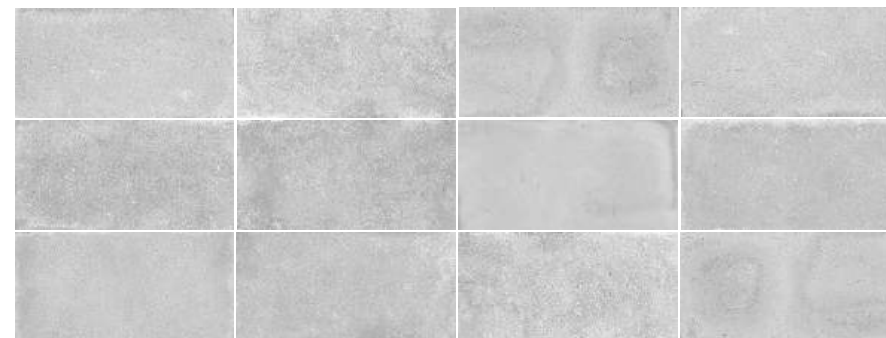

Different patterns / Различные изображения

Size	Collection	Pz/Box	m²/Box	Kg/Box	Box/Pa	m²/Pa	Kg/Pa
600 x 1200	Garage	2	1,44	32	60	86,4	1920