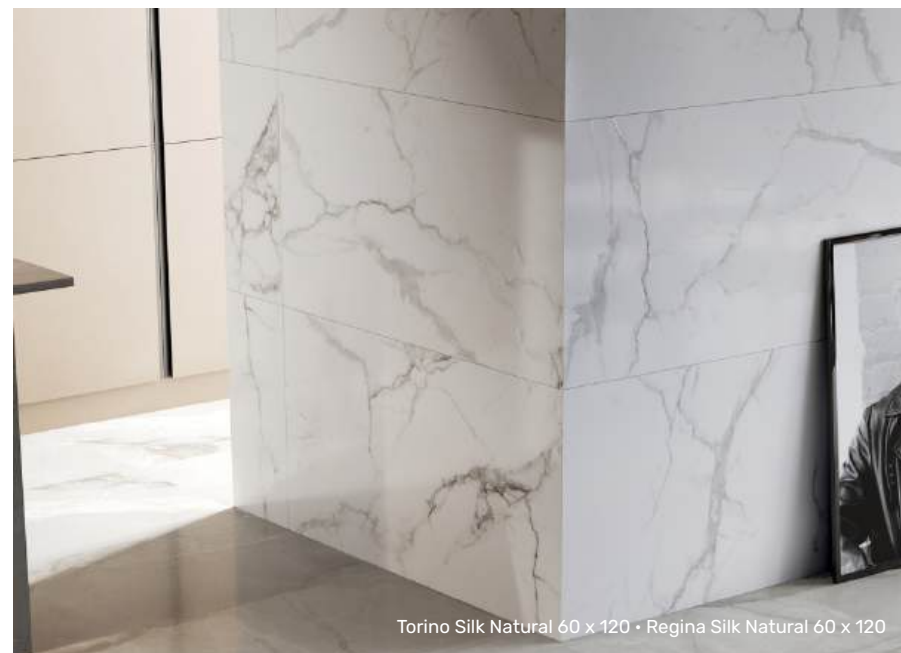

Torino Silk Natural 60 x 120 · Regina Silk Natural 60 x 120