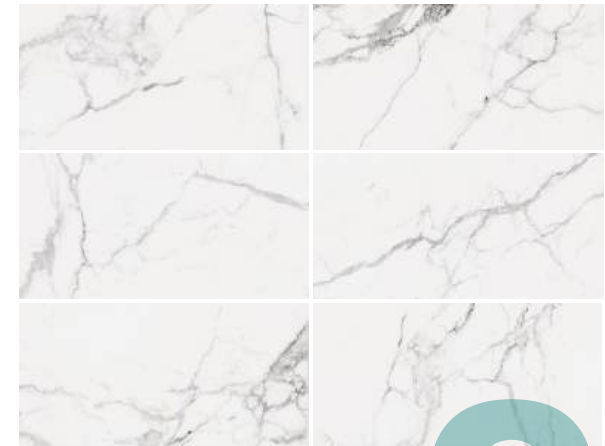

Different patterns / Различные изображения